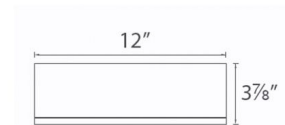

Description

Tube Outdoor Wall/Ceiling Light is crafted of die-cast aluminum with an etched glass diffuser for baths, closets, and outdoor applications in residential and commercial spaces. Driver concealed within fixture. Mounts to wall or ceiling. 120-277V. ELV Dimming: 100-10%, or 0-10V Dimming: 100-5%.

Shown in brushed aluminum / etched glass

Specifications

COLOR Etched Glass
BODY FINISH Brushed Aluminum
WATTAGE 30W
DIMMER Low Voltage Electronic
DIMENSIONS 12"W x 3.9"H
INTEGRATED LED MODULE 1 x LED/30W/120-277V LED
COUNTRY OF ORIGIN China