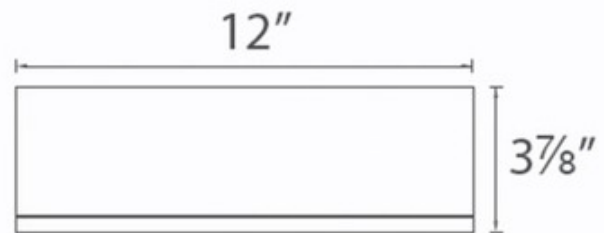

**BRAND**

WAC Lighting

**DESCRIPTION**

Tube Outdoor Wall/Ceiling Light is crafted of die-cast aluminum with an etched glass diffuser for baths, closets, and outdoor applications in residential and commercial spaces. Driver concealed within fixture. Mounts to wall or ceiling. 120-277V. ELV Dimming: 100-10%, or 0-10V Dimming: 100-5%.

*Shown in: Brushed Aluminum / Etched Glass*

<b>SHADE COLOR</b>	Etched Glass
<b>BODY FINISH</b>	Brushed Aluminum
<b>WATTAGE</b>	30W
<b>DIMMER</b>	Low Voltage Electronic
<b>DIMENSIONS</b>	12"W x 3.9"H
<b>INTEGRATED LED MODULE</b>	
<b>LAMP</b>	1 x LED/30W/120-277V LED

*Technical Information*

<b>LUMINOUS FLUX</b>	1740 lumens
<b>LUMENS/WATT</b>	58.00
<b>LAMP COLOR</b>	3000K
<b>COLOR RENDERING</b>	85 CRI

**SPEC #** WAC362551

COMPANY	PROJECT	FIXTURE TYPE	APPROVED BY	DATE