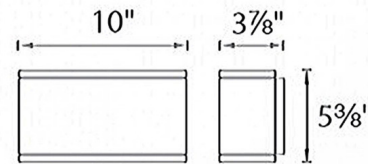

WS-W2609

Specifications

COLOR	N/A
BODY FINISH	Bronze
WATTAGE	16W
DIMMER	Low Voltage Electronic
DIMENSIONS	10"W x 5.38"H x 3.88"D
INTEGRATED LED MODULE	1 x LED/16W/120-277V LED
COUNTRY OF ORIGIN	China