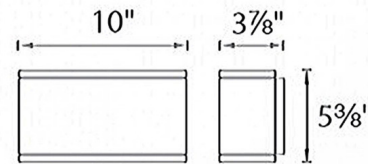

WS-W2609

Specifications

COLOR	N/A
BODY FINISH	Graphite
WATTAGE	16W
DIMMER	Low Voltage Electronic
DIMENSIONS	10"W x 5.38"H x 3.88"D
INTEGRATED LED MODULE	1 x LED/16W/120-277V LED
COUNTRY OF ORIGIN	China