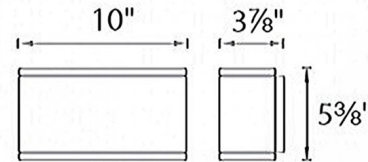

WS-W2609

Specifications

COLOR	N/A
BODY FINISH	White
WATTAGE	16W
DIMMER	Low Voltage Electronic
DIMENSIONS	10"W x 5.38"H x 3.88"D
INTEGRATED LED MODULE	1 x LED/16W/120-277V LED
COUNTRY OF ORIGIN	China