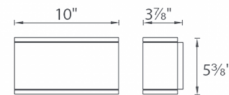

Shown in graphite / etched glass

Specifications

COLOR	Etched Glass
BODY FINISH	Graphite
WATTAGE	16W
DIMMER	Low Voltage Electronic
DIMENSIONS	10"W x 5.4"H x 3.9"D
INTEGRATED LED MODULE	1 x LED/16W/120-277V LED
COUNTRY OF ORIGIN	China

Technical Information

LAMP LIFE	70000 hours
BEAM ANGLE	86°
COLOR RENDERING	90 CRI
LAMP COLOR	3000K
LUMENS/WATT	60.50
LUMINOUS FLUX	968 lumens

CLICK TO VIEW PRODUCT

Notes: