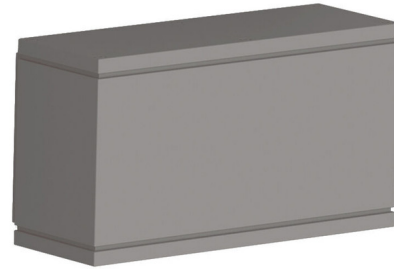

Lightology

lightology.com
866-954-4489
04-27-26

Project: _____
Company: _____
Location: _____ Fixture Type: _____
SPEC #: **WAC362569**
Approved On: _____ Approved By: _____

Rubix 2509 Up or Down Outdoor Wall Sconce By WAC Lighting

Description

Rubix Outdoor Wall Sconce features a die cast aluminum housing and etched glass diffuser. Can be mounted up or down. Universal voltage input 120V-277V with integral driver. 0-10V dimming 100 to 10 percent, or electronic low voltage dimming 100 to 15 percent (120 volt only).

Shown in graphite / etched glass

Specifications

COLOR	Etched Glass
BODY FINISH	Graphite
WATTAGE	16W
DIMMER	Low Voltage Electronic
DIMENSIONS	10"W x 5.4"H x 3.9"D
INTEGRATED LED MODULE	1 x LED/16W/120-277V LED
COUNTRY OF ORIGIN	China

Technical Information

LAMP LIFE	70000 hours
BEAM ANGLE	86°
COLOR RENDERING	90 CRI
LAMP COLOR	3000K
LUMENS/WATT	60.50
LUMINOUS FLUX	968 lumens

CLICK TO VIEW PRODUCT

Notes: