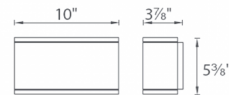

Description

Rubix Up and Down Outdoor Wall Sconce features a die cast aluminum housing and etched glass diffusers. Bi-directional light distribution. Universal voltage input 120V-277V with integral driver. 0-10V dimming 100 to 10 percent, or electronic low voltage dimming 100 to 15 percent (120 volt only). Can be mounted on wall in all orientations.

Shown in white / etched glass

Specifications

COLOR	Etched Glass
BODY FINISH	White
WATTAGE	64W
DIMMER	Low Voltage Electronic
DIMENSIONS	10"W x 5.4"H x 3.9"D
INTEGRATED LED MODULE	2 x LED/32W/120-277V LED
COUNTRY OF ORIGIN	China

Technical Information

LAMP LIFE	70000 hours
BEAM ANGLE	86°
COLOR RENDERING	90 CRI
LAMP COLOR	3000K
LUMENS/WATT	43.28
LUMINOUS FLUX	1385 lumens

CLICK TO VIEW PRODUCT

Notes: