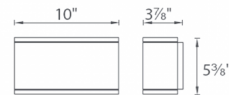

### Specifications

COLOR	Etched Glass
BODY FINISH	White
WATTAGE	64W
DIMMER	Low Voltage Electronic
DIMENSIONS	10"W x 5.4"H x 3.9"D
INTEGRATED LED MODULE	2 x LED/32W/120-277V LED
COUNTRY OF ORIGIN	China