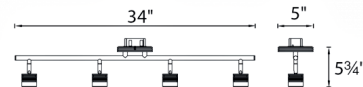

Description

Vector 4-Light Wall or Ceiling Mount Rail Kit features four individually adjustable aluminum track fixtures, a section of 34 inch track and all mounting components. Track fixtures feature 350 degree horizontal and 90 degree vertical aiming. Finish in Chrome, Brushed Nickel or Brushed Brass. Driver location in junction box with minimum inside dimension of 3.5 x 3.5 x 1.5 inch. Includes four 120 volt, Bridgelux V6 8.25 watt 3000K color temperature LED. Universal voltage input 120V-277V. 60,000 hour average lamp life. ETL listed for damp locations. Energy Star rated. 5 year product warranty.

Shown in brushed brass

Specifications

COLOR	N/A
BODY FINISH	Brushed Brass
WATTAGE	33W
DIMMER	Low Voltage Electronic
DIMENSIONS	34"W x 5"H x 5.75"D
INTEGRATED LED MODULE	4 x LED/8.25W/120V LED
COUNTRY OF ORIGIN	China