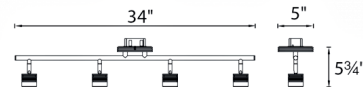

### Description

Vector 4-Light Wall or Ceiling Mount Rail Kit features four individually adjustable aluminum track fixtures, a section of 34 inch track and all mounting components. Track fixtures feature 350 degree horizontal and 90 degree vertical aiming. Finish in Chrome, Brushed Nickel or Brushed Brass. Driver location in junction box with minimum inside dimension of 3.5 x 3.5 x 1.5 inch. Includes four 120 volt, Bridgelux V6 8.25 watt 3000K color temperature LED. Universal voltage input 120V-277V. 60,000 hour average lamp life. ETL listed for damp locations. Energy Star rated. 5 year product warranty.

### Specifications

COLOR	N/A
BODY FINISH	Brushed Brass
WATTAGE	33W
DIMMER	Low Voltage Electronic
DIMENSIONS	34"W x 5"H x 5.75"D
INTEGRATED LED MODULE	4 x LED/8.25W/120V LED
COUNTRY OF ORIGIN	China