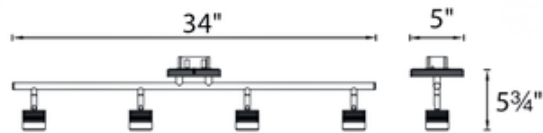

Vector 4-Light Wall / Ceiling Mount Rail Kit

Description:

Vector 4-Light Wall or Ceiling Mount Rail Kit features four individually adjustable aluminum track fixtures, a section of 34 inch track and all mounting components. Track fixtures feature 350 degree horizontal and 90 degree vertical aiming. Finish in Chrome, Brushed Nickel or Brushed Brass. Driver location in junction box with minimum inside dimension of 3.5 x 3.5 x 1.5 inch. Includes four 120 volt, Bridgelux V6 8.5 watt 3000K color temperature LED, 1500 lumens. Universal voltage input 120V-277V. 60,000 hour average lamp life. 34 inch width x 5 inch height x 5.75 inch depth. ETL listed for damp locations. Energy Star rated. 5 year product warranty.

Shown in: Chrome

List Price: \$552.71
 Our Price: \$397.95

Shade Color: N/A
 Body Finish: Chrome
 Lamp: 4 x LED/8.25W/120V LED
 Wattage: 33W
 Dimmer: Low Voltage Electronic
 Dimensions: 34"W x 5"H x 5.75"D

Technical Information

Luminous Flux: 1500 lumens
 Lumens/Watt: 181.82
 Lamp Color: 3000 K
 Color Rendering: 90 CRI
 Lamp Life: 60000 hours

Product Number: WAC362587			
Company:		Fixture Type:	Date: Jan 23, 2020
Project:		Approved By:	