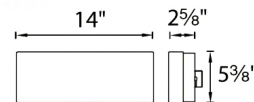

By WAC Lighting

Description

Dice Wall or Ceiling Light features smooth white 3/4 inch thick pressed glass diffuser with a unique interior ceramic glaze for glare free illumination and die-cast aluminum canopy in Brushed Nickel finish. Can be used as a ceiling or wall mount fixture. Includes 120 volt, 31 watt LED with choice of 2700K color temperature, 1323 lumens or 3000K color temperature, 1356 lumens, 90CRI. 50,000 hour average lamp life. Transformer located in junction box. 14 inch width x 5.4 inch height x 2.6 inch depth. ETL listed for damp locations. ADA compliant when mounted on the wall. Rated for use in closet installations. 5 year warranty.

Shown in brushed nickel / etched glass

Specifications

COLOR	Etched Glass
BODY FINISH	Brushed Nickel
WATTAGE	31W
DIMMER	Low Voltage Electronic
DIMENSIONS	14"W x 5.4"H x 2.6"D
INTEGRATED LED MODULE	1 x LED/31W/120V LED
COUNTRY OF ORIGIN	China