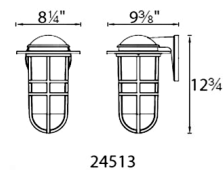

CLICK TO VIEW PRODUCT

Notes: