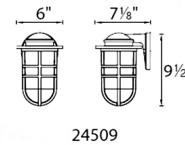

CLICK TO VIEW PRODUCT

Notes: