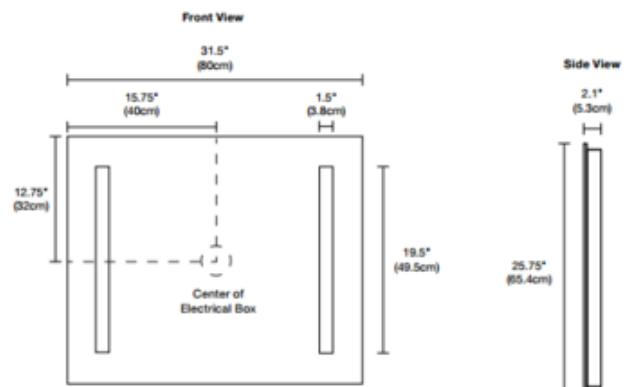

Technical Information

LAMP COLOR	2700K
COLOR RENDERING	90 CRI
LAMP LIFE	50000 hours

SPEC # EDG362675

COMPANY

PROJECT

FIXTURE TYPE

APPROVED BY

DATE