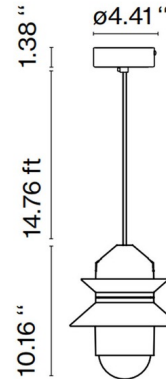

### Specifications

COLOR	Mustard
BODY FINISH	White
WATTAGE	8W
DIMMER	Standard 120V
DIMENSIONS	8.35"W x 10.16"H
BULB NOT INCLUDED	1 x A19/Medium (E26)/8W/120V LED
COUNTRY OF ORIGIN	Spain

CLICK TO VIEW PRODUCT