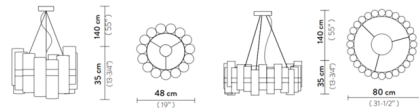

Specifications

COLOR Pewter White
 BODY FINISH White
 WATTAGE 40W
 DIMMER Low Voltage Electronic
 DIMENSIONS 19"W x 13.75"H
 INTEGRATED LED MODULE 1 x LED/40W/120V LED
 COUNTRY OF ORIGIN Italy

Technical Information

PRODUCT DIMENSIONS Cord Length: 55"
 COLOR RENDERING 90 CRI
 LAMP COLOR 2700K
 LUMENS/WATT 115.00
 LUMINOUS FLUX 4600 lumens

Shown in white / pewter white

LARGE: Ø 25,5 cm x h. 5 cm (Ø10" x h. 2")

MEDIUM: Ø 19 cm x h. 5 cm (Ø 7-1/2" x h. 2")