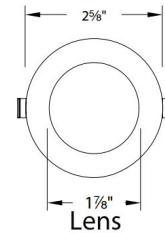

Description

Frosted Lens Accessory used to soften light and reduce glare. For use with WAC Lighting Round Low Voltage Button Lights.

Shown in frosted

Specifications

COLOR	Frosted
BODY FINISH	N/A
WATTAGE	N/A
DIMMER	N/A
DIMENSIONS	1.875"W
BULB	N/A