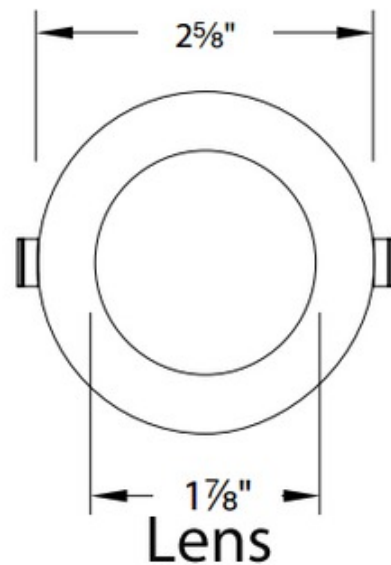

COMPANY

PROJECT

FIXTURE TYPE

APPROVED BY

DATE