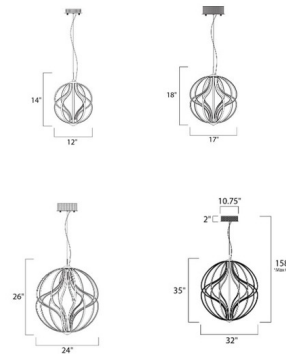

CLICK TO VIEW PRODUCT

Notes: