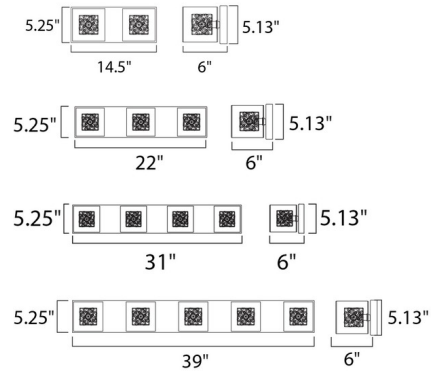

CLICK TO VIEW PRODUCT

Notes: