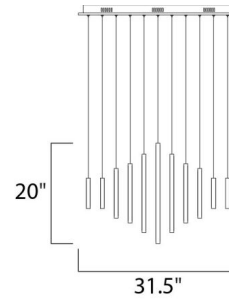

CLICK TO VIEW PRODUCT

Notes: