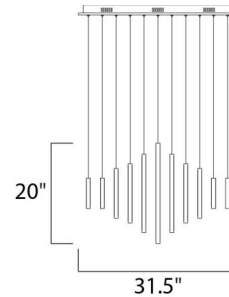

CLICK TO VIEW PRODUCT

Notes: