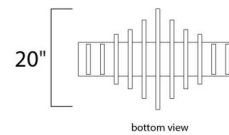

CLICK TO VIEW PRODUCT

Notes: