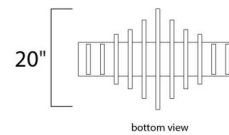

### Description

Hoops Linera Pendant features unique fixture in Polished Chrome finish. Includes eleven 1 watt, 120 volt 3000K LED module, 4561 lumens. 31.5 inch width x 20 inch height x 143 inch overall length.

### Specifications

COLOR . . . . . N/A  
BODY FINISH . . . . . Polished Chrome  
WATTAGE . . . . . 121W  
DIMMER . . . . . Standard 120V  
DIMENSIONS . . . . . 31.5"W x 20"H  
INTEGRATED LED MODULE . . . . . 11 x LED/11W/120V LED

### Technical Information

PRODUCT DIMENSIONS . . . . . Min/Max Overall Height: 23" - 143"  
COLOR RENDERING . . . . . 80 CRI  
LAMP COLOR . . . . . 3000K  
LUMENS/WATT . . . . . 414.64  
LUMINOUS FLUX . . . . . 4561 lumens