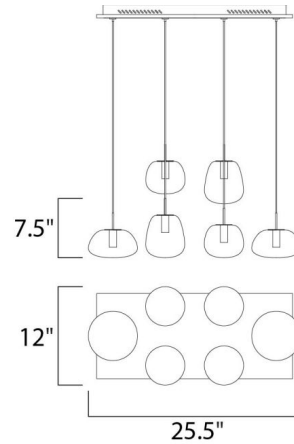

CLICK TO VIEW PRODUCT

Notes: