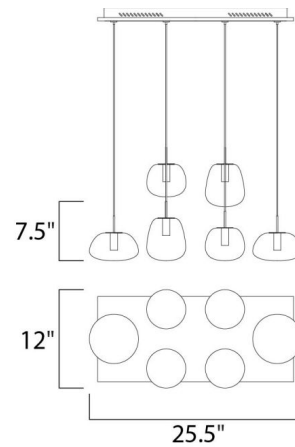

CLICK TO VIEW PRODUCT

Notes: