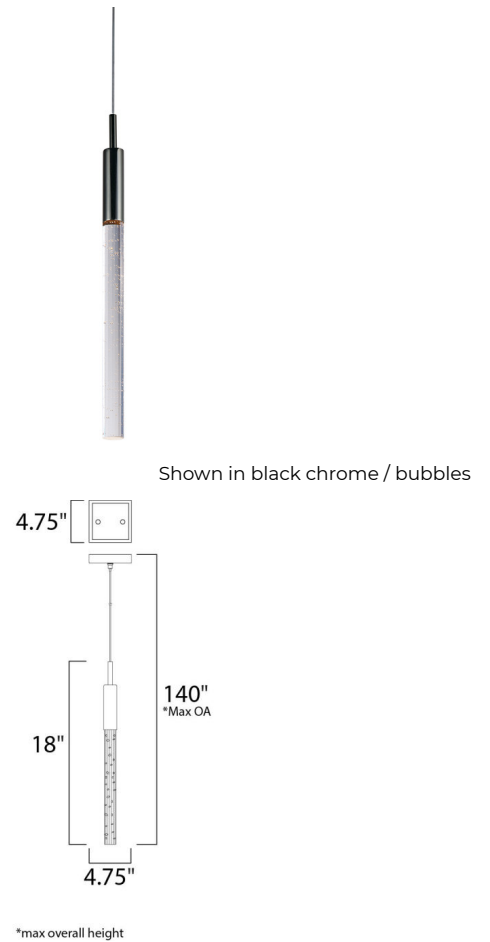

Description

The Scepter Pendant brings a clean decorative look to your interior space. Available with Clear Bubble glass with a Black Chrome finish. Canopy: 4.75 inch diameter. Slope ceiling adaptable to 120 degrees. ETL listed.

Specifications

COLOR	Bubbles
BODY FINISH	Black Chrome
WATTAGE	7.5W
DIMMER	Standard 120V
DIMENSIONS	4.75"W x 18"H
INTEGRATED LED MODULE	1 x LED/7.5W/120V LED

Technical Information

LAMP COLOR	3000K
LUMENS/WATT	32.80
LUMINOUS FLUX	246 lumens