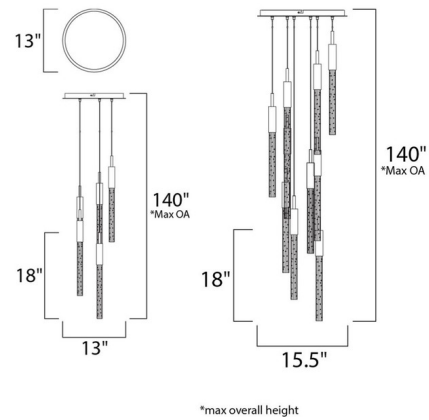

Description

The Scepter Multi Light Pendant features charming Bubble glass diffusers paired with a modern Black Chrome finish..

Specifications

COLOR Bubbles
BODY FINISH Black Chrome
WATTAGE 37.5W
DIMMER Standard 120V
DIMENSIONS 13"W x 18"H
INTEGRATED LED MODULE 5 x LED/7.5W/120V LED

Technical Information

LAMP COLOR 3000K
LUMENS/WATT 164.00
LUMINOUS FLUX 1230 lumens

Shown in black chrome / bubbles

CLICK TO VIEW PRODUCT

Notes: