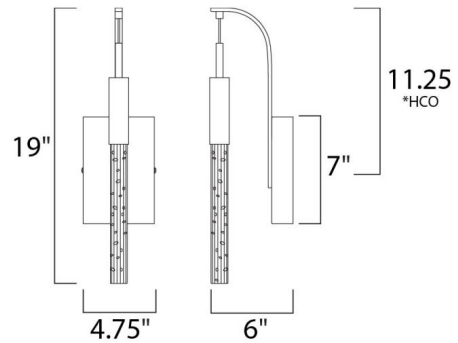

### Description

Scepter 1 Light Wall Light features Bubble glass with Black Chrome finish. Includes one 7.5 watt, 120 volt 3000K LED bulb, 246 lumens. 4.75 inch width x 19 inch height x 6 inch depth.

### Specifications

COLOR . . . . . Bubbles  
BODY FINISH . . . . . Black Chrome  
WATTAGE . . . . . 7.5W  
DIMMER . . . . . Standard 120V  
DIMENSIONS . . . . . 4.75"W x 19"H x 6"D  
INTEGRATED LED MODULE . . . . . 1 x LED/7.5W/120V LED

### Technical Information

LUMENS/WATT . . . . . 32.80  
LUMINOUS FLUX . . . . . 246 lumens

Shown in black chrome / bubbles

\*height from center of outlet to the top of the fixture

CLICK TO VIEW PRODUCT

Notes: