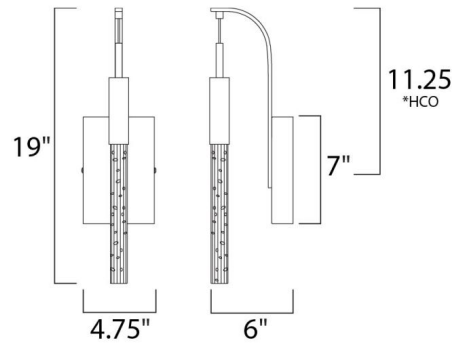

By Et2

Description

Scepter 1 Light Wall Light features Bubble glass with Black Chrome finish. Includes one 7.5 watt, 120 volt 3000K LED bulb, 246 lumens. 4.75 inch width x 19 inch height x 6 inch depth.

Specifications

COLOR Bubbles
BODY FINISH Black Chrome
WATTAGE 7.5W
DIMMER Standard 120V
DIMENSIONS 4.75"W x 19"H x 6"D
INTEGRATED LED MODULE 1 x LED/7.5W/120V LED

Technical Information

LUMENS/WATT 32.80
LUMINOUS FLUX 246 lumens

Shown in black chrome / bubbles

*height from center of outlet to the top of the fixture

CLICK TO VIEW PRODUCT

Notes: