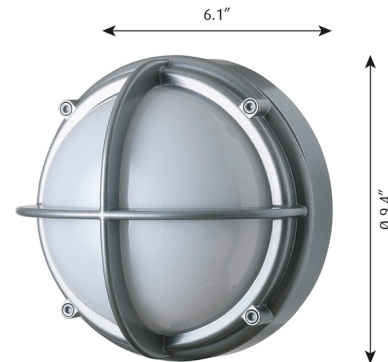

### Description

The Skot Wall Light has an opal diffuser that helps to create a soft light distribution. Available with a natural painted aluminum finish and opal diffuser. One 15 watt, 120 volt 3000K LED module is included. 9.4 inch diameter x 6.1 inch depth. Can be mounted on either the wall or the ceiling. Suitable for wet location.

### Specifications

COLOR	Opal
BODY FINISH	Aluminum
WATTAGE	15W
DIMMER	N/A
DIMENSIONS	9.4"W x 9.4"H x 6.1"D
INTEGRATED LED MODULE	1 x LED/15W/120V LED

### Technical Information

LAMP COLOR	3000K
LUMENS/WATT	22.00
LUMINOUS FLUX	330 lumens

Shown in aluminum / opal

CLICK TO VIEW PRODUCT

Notes: