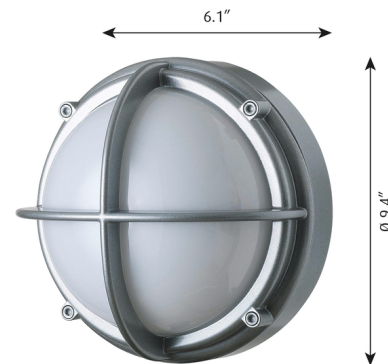

By Louis Poulsen

Description

The Skot Wall Light has an opal diffuser that helps to create a soft light distribution. Available with a natural painted aluminum finish and opal diffuser. One 15 watt, 120 volt 3000K LED module is included. 9.4 inch diameter x 6.1 inch depth. Can be mounted on either the wall or the ceiling. Suitable for wet location.

Specifications

COLOR	Opal
BODY FINISH	Aluminum
WATTAGE	15W
DIMMER	N/A
DIMENSIONS	9.4"W x 9.4"H x 6.1"D
INTEGRATED LED MODULE	1 x LED/15W/120V LED

Technical Information

LAMP COLOR	3000K
LUMENS/WATT	22.00
LUMINOUS FLUX	330 lumens

Shown in aluminum / opal

CLICK TO VIEW PRODUCT

Notes: