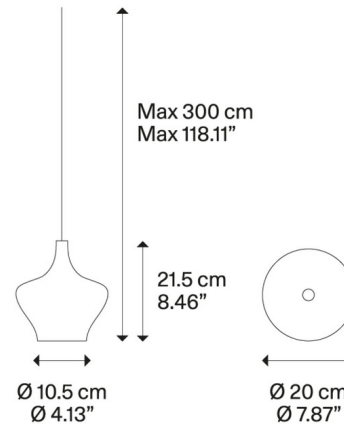

CLICK TO VIEW PRODUCT

Notes: