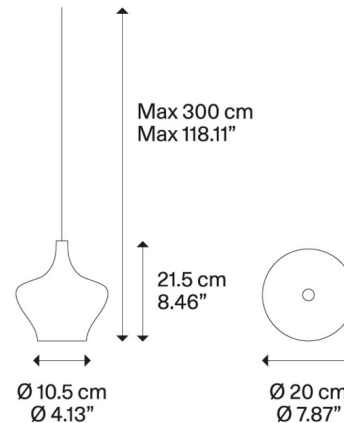

CLICK TO VIEW PRODUCT

Notes: