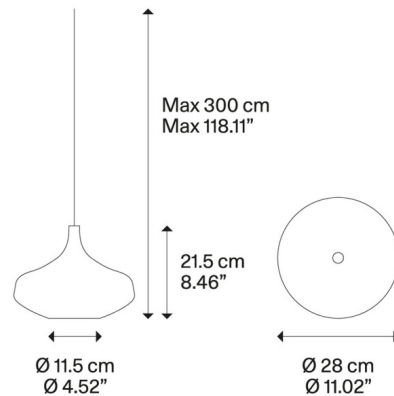

CLICK TO VIEW PRODUCT

Notes: