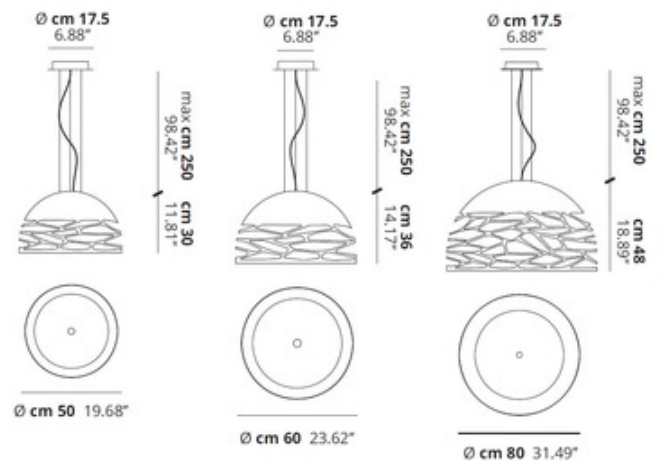

Technical Information

LAMP COLOR	2700K

SPEC #	SID363536

COMPANY	PROJECT	FIXTURE TYPE	APPROVED BY	DATE