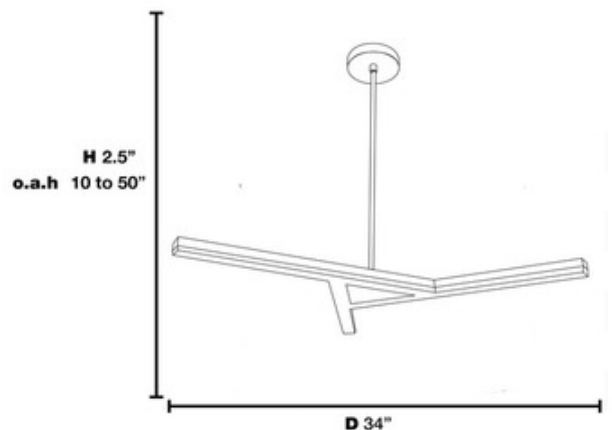

Technical Information

LUMINOUS FLUX	2100 lumens
LUMENS/WATT	262.50
LAMP COLOR	3200K
COLOR RENDERING	85 CRI

SPEC # ACC363556