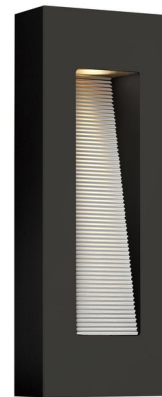

## Luna Rectangle Outdoor Wall Light By Hinkley Lighting

### Description

The contemporary Luna Rectangle Outdoor Wall Light features a Titanium, Satin Black, or Bronze finish with two lamping options. Note: LED option is Title 24 Compliant.

### Specifications

COLOR	N/A
BODY FINISH	Satin Black
WATTAGE	11W
DIMMER	0-10V
DIMENSIONS	6"W x 16"H x 4"D
INTEGRATED LED MODULE	2 x LED/5.5W/120-277V LED
COUNTRY OF ORIGIN	China

### Technical Information

LAMP LIFE	40000 hours
COLOR RENDERING	96 CRI
LAMP COLOR	3000K
LUMENS/WATT	163.64
LUMINOUS FLUX	900 lumens

Shown in satin black

Notes:

CLICK TO VIEW PRODUCT