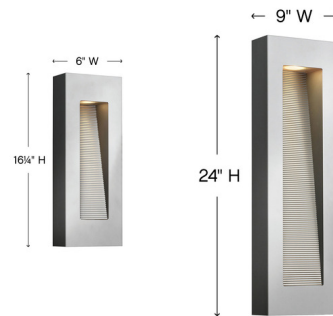

### Description

The contemporary Luna Rectangle Outdoor Wall Light features a Titanium, Satin Black, or Bronze finish with two lamping options. Note: LED option is Title 24 Compliant.

### Specifications

COLOR	N/A
BODY FINISH	Satin Black
WATTAGE	11W
DIMMER	0-10V
DIMENSIONS	6"W x 16"H x 4"D
INTEGRATED LED MODULE	2 x LED/5.5W/120-277V LED
COUNTRY OF ORIGIN	China

### Technical Information

LAMP LIFE	40000 hours
COLOR RENDERING	96 CRI
LAMP COLOR	3000K
LUMENS/WATT	163.64
LUMINOUS FLUX	900 lumens

Shown in satin black

Notes:

CLICK TO VIEW PRODUCT