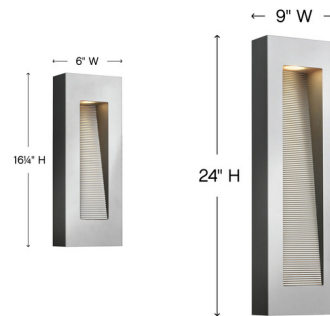

### Description

The contemporary Luna Rectangle Outdoor Wall Light features a Titanium, Satin Black, or Bronze finish with two lamping options. Note: LED option is Title 24 Compliant.

### Specifications

COLOR	N/A
BODY FINISH	Satin Black
WATTAGE	11W
DIMMER	0-10V
DIMENSIONS	6"W x 16"H x 4"D
INTEGRATED LED MODULE	2 x LED/5.5W/120-277V LED
COUNTRY OF ORIGIN	China

### Technical Information

LAMP LIFE	40000 hours
COLOR RENDERING	96 CRI
LAMP COLOR	3000K
LUMENS/WATT	163.64
LUMINOUS FLUX	900 lumens

Shown in satin black

Notes:

CLICK TO VIEW PRODUCT