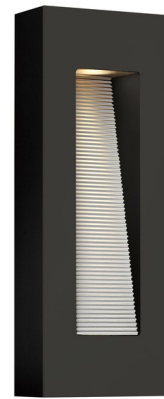

## Luna Rectangle Outdoor Wall Light By Hinkley Lighting

### Description

The contemporary Luna Rectangle Outdoor Wall Light features a Titanium, Satin Black, or Bronze finish with two lamping options. Note: LED option is Title 24 Compliant.

### Specifications

COLOR	N/A
BODY FINISH	Satin Black
WATTAGE	11W
DIMMER	0-10V
DIMENSIONS	6"W x 16"H x 4"D
INTEGRATED LED MODULE	2 x LED/5.5W/120-277V LED
COUNTRY OF ORIGIN	China

### Technical Information

LAMP LIFE	40000 hours
COLOR RENDERING	96 CRI
LAMP COLOR	3000K
LUMENS/WATT	163.64
LUMINOUS FLUX	900 lumens

Shown in satin black

Notes:

CLICK TO VIEW PRODUCT