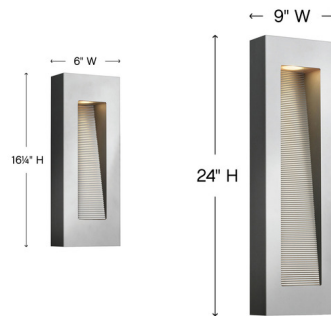

### Description

The contemporary Luna Rectangle Outdoor Wall Light features a Titanium, Satin Black, or Bronze finish with two lamping options. Note: LED option is Title 24 Compliant.

### Specifications

COLOR	N/A
BODY FINISH	Satin Black
WATTAGE	11W
DIMMER	0-10V
DIMENSIONS	9"W x 24"H x 4"D
INTEGRATED LED MODULE	2 x LED/5.5W/120-277V LED
COUNTRY OF ORIGIN	China

### Technical Information

LAMP LIFE	40000 hours
COLOR RENDERING	96 CRI
LAMP COLOR	3000K
LUMENS/WATT	163.64
LUMINOUS FLUX	900 lumens

Shown in satin black

Notes:

CLICK TO VIEW PRODUCT