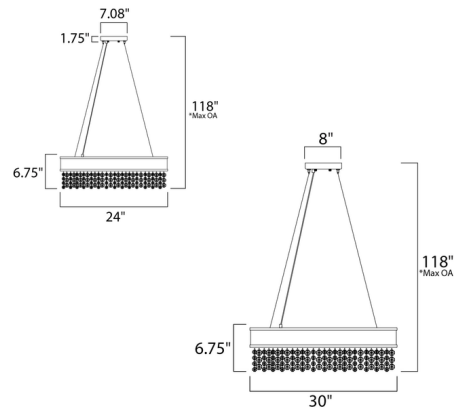

### Specifications

COLOR	N/A
BODY FINISH	Bronze
WATTAGE	61.6W
DIMMER	Standard 120V
DIMENSIONS	30"W x 6.75"H
INTEGRATED LED MODULE	22 x LED/2.8W/120V LED