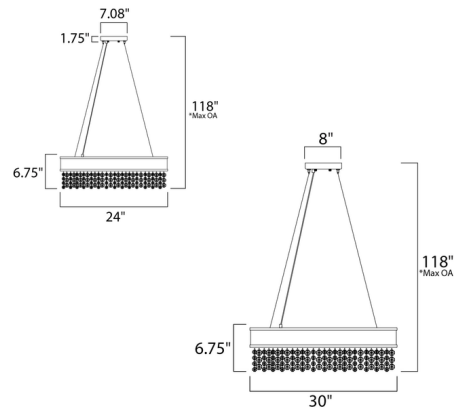

Shown in bronze

CLICK TO VIEW PRODUCT

Notes: