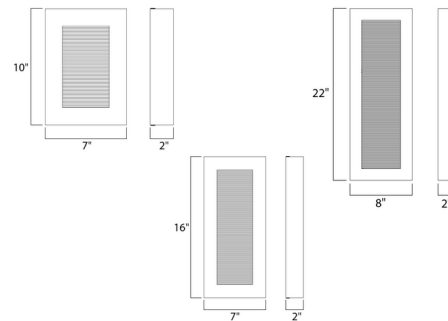

Description

Avenue Outdoor Wall Light features an Architectural Bronze finish. One 16/24 watt, 120 volt 3000K 85CRI LED type bulb is included. Small: 7 inch width x 10 inch height x 2 inch depth. Medium: 7 inch width x 16 inch height x 2 inch depth. Large: 8 inch width x 22 inch height x 2 inch depth. ADA compliant. UL listed for wet locations.

Shown in architectural bronze

Specifications

COLOR	N/A
BODY FINISH	Architectural Bronze
WATTAGE	24W
DIMMER	N/A
DIMENSIONS	8\"W x 22\"H x 2\"D
INTEGRATED LED MODULE	1 x LED/24W/120V LED

Technical Information