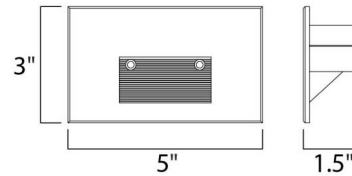

### Description

Path Outdoor 58000 Pathway Light features a Black, White, Brushed Aluminum, or Bronze finish. Sleek slim design is perfect for a variety of lighting applications. One 4 watt, 120 volt 3000K 85CRI LED type bulb is included. ADA complaint. UL listed for wet locations. Horizontal mount only. 5 inch width x 3 inch height x 1.5 inch depth.

### Specifications

COLOR	N/A
BODY FINISH	Black
WATTAGE	4W
DIMMER	Not Dimmable
DIMENSIONS	5"W x 3"H x 1.5"D
INTEGRATED LED MODULE	1 x LED/4W/120V LED