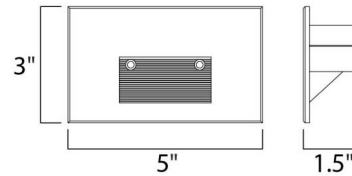

Specifications

COLOR	N/A
BODY FINISH	Black
WATTAGE	4W
DIMMER	Not Dimmable
DIMENSIONS	5"W x 3"H x 1.5"D
INTEGRATED LED MODULE	1 x LED/4W/120V LED