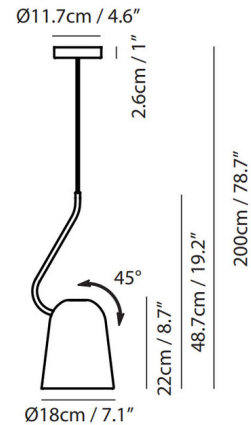

The Dodo Pendant is inspired by the whimsical body shape of Alice in Wonderland's Dodo the bird. Its adjustable shade tilts at whatever angle your heart desires. Available in Matte Black, Chrome, or Shiny Copper with a Black cord. ETL listed.

Shown in matte black

Specifications

COLOR	N/A
BODY FINISH	Matte Black
WATTAGE	8W
DIMMER	Standard 120V
DIMENSIONS	7.1"W x 8.7"H
BULB NOT INCLUDED	1 x A19/Medium (E26)/8W/120V LED
OTHER BULB OPTIONS	1 x A19/Medium (E26)/60W/120V Incandescent
COUNTRY OF ORIGIN	China

Technical Information

PRODUCT DIMENSIONS	Cord Length: 78"
--------------------	------------------

CLICK TO VIEW PRODUCT

Notes: