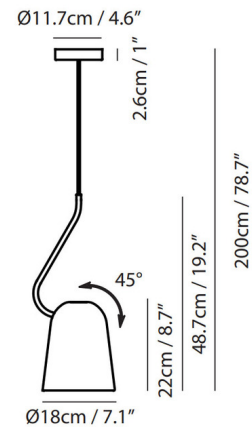

## Dodo Pendant By Seed Design

### Specifications

COLOR	N/A
BODY FINISH	Matte Black
WATTAGE	8W
DIMMER	Standard 120V
DIMENSIONS	7.1"W x 8.7"H
BULB NOT INCLUDED	1 x A19/Medium (E26)/8W/120V LED
OTHER BULB OPTIONS	1 x A19/Medium (E26)/60W/120V Incandescent
COUNTRY OF ORIGIN	China

### Technical Information

PRODUCT DIMENSIONS	Cord Length: 78"
--------------------	------------------

CLICK TO VIEW PRODUCT

Notes: