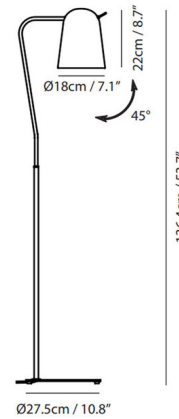

Description

The Dodo Floor Lamp is inspired by the whimsical body shape of Alice in Wonderland's Dodo the bird. Its adjustable shade tilts at whatever angle your heart desires. Available in Matte Black. On/Off switch on cord. ETL listed.

Shown in matte black

Specifications

COLOR	N/A
BODY FINISH	Matte Black
WATTAGE	43W
DIMMER	N/A
DIMENSIONS	10.8"W x 53.7"H
BULB NOT INCLUDED	1 x A19/Medium (E26)/43W/120V Incandescent
COUNTRY OF ORIGIN	China