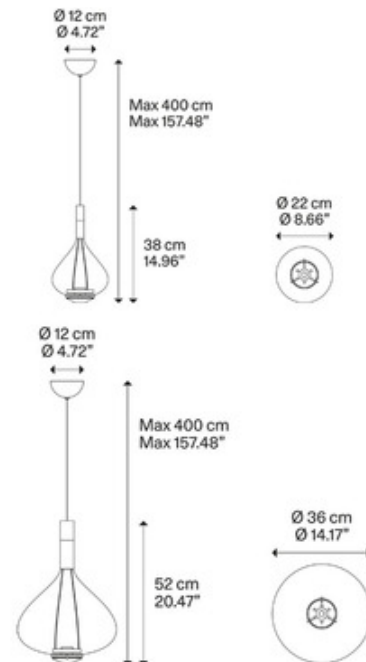

BRAND

LODES

DESCRIPTION

LODES presents its curvaceous, complex, and surprisingly simple LED pendant - Sky Fall. This beautifully blown glass pendant is artfully crafted and easily dimmable for unforgettable evenings. A tantalizing pendant light that adds timeless elegance to your home and serves as an intriguing conversation piece. Great as dining room table lighting or as a kitchen island pendant. Available in two sizes. Available with Translucent, Metallic Copper, Rose Gold, Glossy Smoke or Chrome glass with a Chrome finish. Mounts directly to a 4 inch standard j-box. Canopy has a 4.72 inch width. CE and ETL listed. Energy Saving.

Shown in: Chrome / Transparent

SHADE COLOR	Transparent
BODY FINISH	Chrome
WATTAGE	20W
DIMMER	Low Voltage Electronic
DIMENSIONS	98.42"L x 14.17"W x 20.47"H
INTEGRATED LED MODULE	
LAMP	2 x LED/10W/120V LED

Technical Information

LUMINOUS FLUX	2300 lumens
LUMENS/WATT	230.00
LAMP COLOR	2700K
COLOR RENDERING	90 CRI

SPEC # SID363862

COMPANY	PROJECT	FIXTURE TYPE	APPROVED BY	DATE