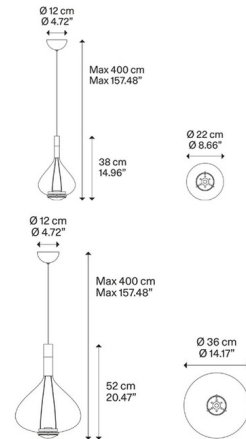

CLICK TO VIEW PRODUCT

Notes: