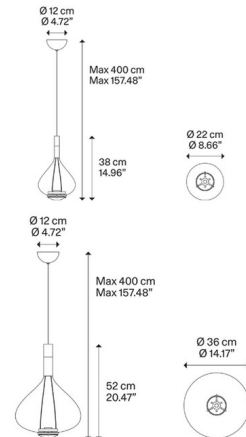

CLICK TO VIEW PRODUCT

Notes: