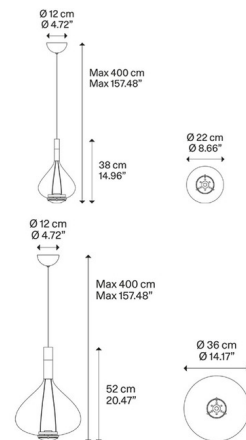

CLICK TO VIEW PRODUCT

Notes: