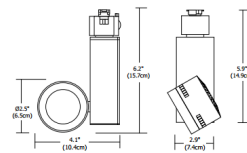

CLICK TO VIEW PRODUCT

Notes: