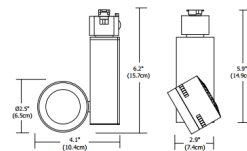

CLICK TO VIEW PRODUCT

Notes: