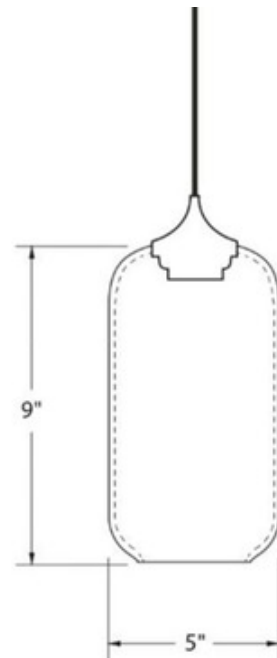

BRAND

Niche

DESCRIPTION

The Helio Pendant, designed by Jeremy Pyles, is a sleek and simple piece designed for versatility, making this perfect for any room of your home. Handmade in the USA.

SHADE COLOR	Grey
BODY FINISH	Black
WATTAGE	60W
DIMMER	Standard 120V
DIMENSIONS	5"W x 9"H
BULB INCLUDED	
LAMP	1 x T9/Medium (E26)/60W/120V Incandescent

Technical Information

LUMINOUS FLUX	230 lumens
LUMENS/WATT	3.83
LAMP COLOR	2700K
PRODUCT DIMENSIONS	Canopy: 5" diameter

SPEC # NMR363881

COMPANY	PROJECT	FIXTURE TYPE	APPROVED BY	DATE