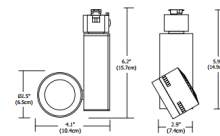

CLICK TO VIEW PRODUCT

Notes: