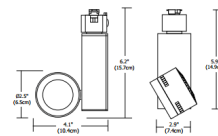

CLICK TO VIEW PRODUCT

Notes: