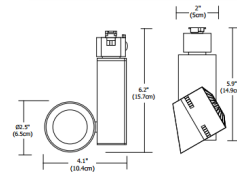

CLICK TO VIEW PRODUCT

Notes: