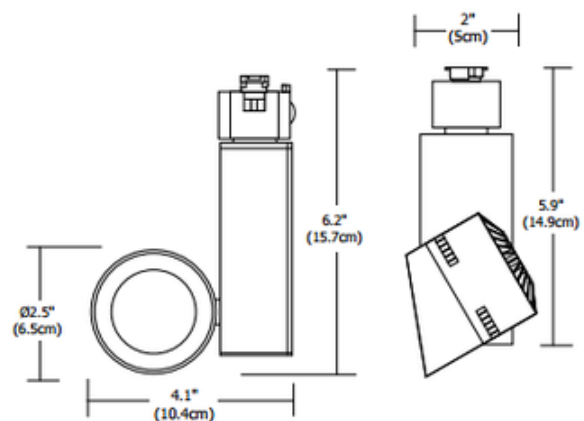

COMPANY	PROJECT	FIXTURE TYPE	APPROVED BY	DATE