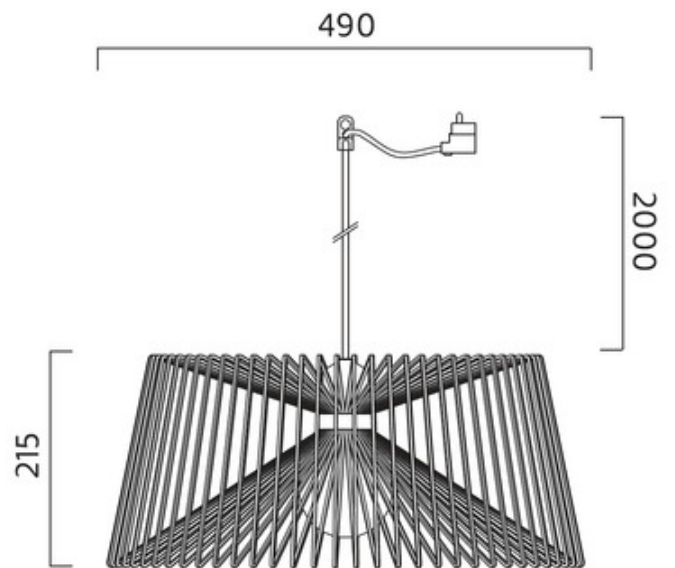

SHADE COLOR	White
BODY FINISH	N/A
WATTAGE	26W
DIMMER	Not Dimmable
DIMENSIONS	72"L x 19.25"W x 8.5"H
BULB NOT INCLUDED	
LAMP	1 x CF/Medium (E26)/26W/120V Compact Fluorescent

SPEC #

ZER364126