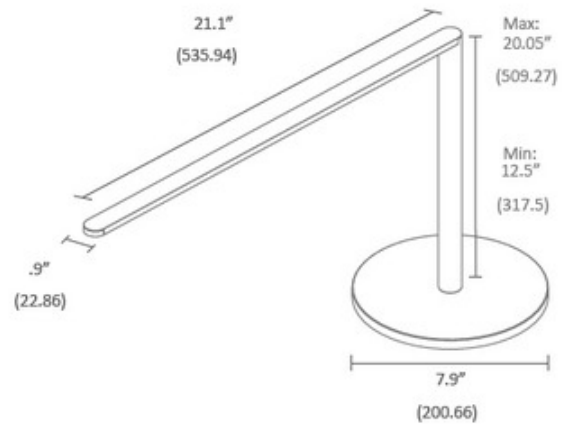

**BRAND**

Koncept Lighting

**DESCRIPTION**

The sleek and minimal Lady7 Desk Lamp is available in Matte White, Silver, Metallic Black, or Matte Red with a 10 foot matching braided cord and integrated LED light source. Features a built-in USB port at the base, built-in 5 hour auto-shutoff timer, built-in touchstrip dimmer, extendable telescopic arm,. Tunable white technology allows to adjust color temperature from warm white (2700K) to neutral white (4000K). 50,000 hour average lamp life. 6 watt total power consumption. 7.9 inch base width x 12.5-20 inch adjustable height x 21.1 inch depth. UL listed.

Shown in: Silver

<b>SHADE COLOR</b>	N/A
<b>BODY FINISH</b>	Silver
<b>LAMP</b>	1 x LED/6W/120V LED
<b>WATTAGE</b>	6W
<b>DIMMER</b>	Included
<b>DIMENSIONS</b>	7.9"W x 20"H x 21.5"D

*Technical Information*

<b>LUMINOUS FLUX</b>	320 lumens
<b>LUMENS/WATT</b>	53.33
<b>LAMP COLOR</b>	2 K
<b>COLOR RENDERING</b>	83 CRI

**PRODUCT NUMBER** KNC364367

COMPANY	PROJECT	FIXTURE TYPE	APPROVED BY	DATE