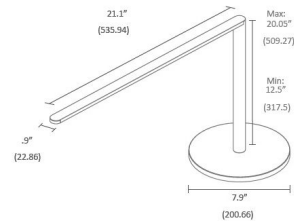

### Description

The sleek and minimal Lady7 Desk Lamp is available in Matte White, Silver, Metallic Black, or Matte Red with a 10 foot matching braided cord and integrated LED light source. Features a built-in USB port at the base, built-in 5 hour auto-shutoff timer, built-in touchstrip dimmer, extendable telescopic arm., Tunable white technology allows to adjust color temperature from warm white (2700K) to neutral white (4000K). 50,000 hour average lamp life. 6 watt total power consumption. 7.9 inch base width x 12.5-20 inch adjustable height x 21.1 inch depth. UL listed.

### Specifications

COLOR	N/A
BODY FINISH	Silver
WATTAGE	6W
DIMMER	Included
DIMENSIONS	7.9"W x 20"H x 21.5"D
INTEGRATED LED MODULE	1 x LED/6W/120V LED
COUNTRY OF ORIGIN	China