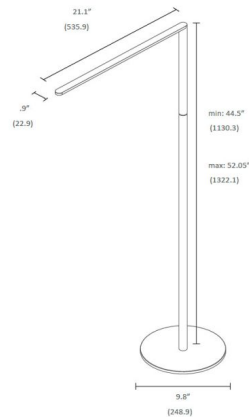

CLICK TO VIEW PRODUCT

Notes: