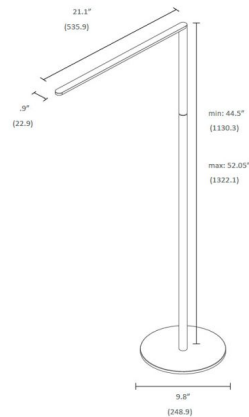

### Description

The sleek and minimal Lady7 Floor Lamp is available in stylish, modern finishes with a 10 foot matching braided cord and integrated LED light source. Features a built-in USB port at the base, built-in 5 hour auto-shutoff timer, built-in touchstrip dimmer, extendable telescopic arm. Tunable White technology, adjustable color temperature from warm white (2700K) to neutral white (4000K) and 50,000 hour average lamp lif. 6 watt total power consumption. 9.8 inch base width x 44.5-52 inch adjustable height x 21.1 inch depth. UL listed.

### Specifications

COLOR	N/A
BODY FINISH	Silver
WATTAGE	6W
DIMMER	Included
DIMENSIONS	9.8"W x 52.1"H x 21.1"D
INTEGRATED LED MODULE	1 x LED/6W/120V LED
COUNTRY OF ORIGIN	China

### Technical Information

COLOR RENDERING	83 CRI
LAMP COLOR	Tunable White
LUMENS/WATT	53.33
LUMINOUS FLUX	320 lumens

Shown in silver

CLICK TO VIEW PRODUCT

Notes: