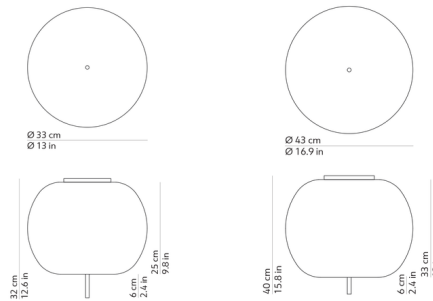

### Specifications

COLOR	Opal
BODY FINISH	Black
WATTAGE	12W
DIMMER	Standard 120V
DIMENSIONS	13"W x 12.6"H
BULB NOT INCLUDED	1 x A19/Medium (E26)/12W/120V LED

CLICK TO VIEW PRODUCT

Notes: