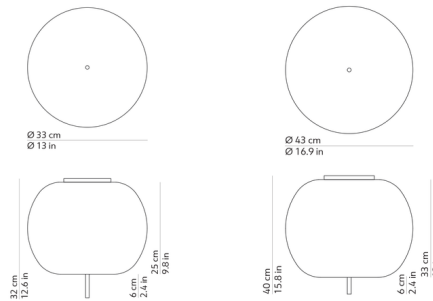

By kdIn

Description

The Kushi Ceiling Light offers a playful design with a modern edge, perfect for a variety of interior styles. Features two layers of blown opal glass, with an accent rod stem that creates a silhouette reminiscent of a candied apple.

Shown in black / opal

Specifications

COLOR Opal
BODY FINISH Black
WATTAGE 12W
DIMMER Standard 120V
DIMENSIONS 13"W x 12.6"H
BULB NOT INCLUDED 1 x A19/Medium (E26)/12W/120V LED

CLICK TO VIEW PRODUCT

Notes: