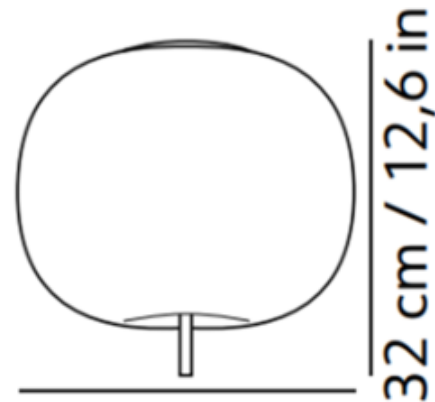

BRAND

kdln

DESCRIPTION

The Kushi Pendant offers a playful design with a modern edge, featuring a diffuser composed of two layers of blown Opal glass with a Brass accent rod piercing through to create a silhouette reminiscent of a candied apple. White canopy.

SHADE COLOR	Opal
BODY FINISH	Brass
WATTAGE	25W
DIMMER	Standard 120V
DIMENSIONS	13"W x 22.1"H
INTEGRATED LED MODULE	
LAMP	1 x A19/Medium (E26)/25W/120V Incandescent 1 x A19/Medium (E26)/120V LED

Technical Information

PRODUCT DIMENSIONS Cord Length: 70.9" Transparent

Ø 33 cm / 13 in

SPEC #

KUN364381

COMPANY

PROJECT

FIXTURE TYPE

APPROVED BY