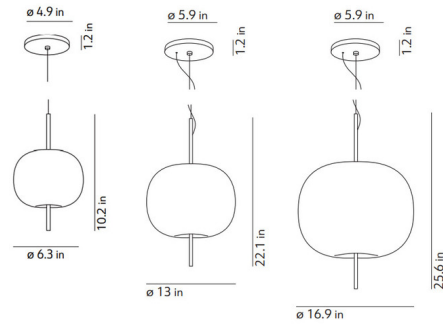

### Specifications

COLOR . . . . . Opal  
BODY FINISH . . . . . Black  
WATTAGE . . . . . 25W  
DIMMER . . . . . Standard 120V  
DIMENSIONS . . . . . 13"W x 22.1"H  
BULB NOT INCLUDED . . . . . 1 x A19/Medium (E26)/25W/120V Incandescent

### Technical Information

PRODUCT DIMENSIONS . . . . . Cord Length: 70.9" Transparent

CLICK TO VIEW PRODUCT

Notes: