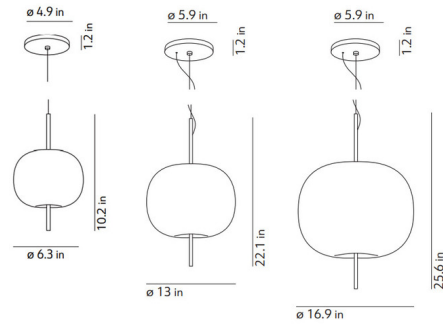

By kdIn

Description

The Kushi Pendant offers a playful design with a modern edge, featuring a diffuser composed of two layers of blown Opal glass with a Black, Copper, or Brass accent rod piercing through to create a silhouette reminiscent of a candied apple.

Shown in black / opal

Specifications

COLOR Opal
BODY FINISH Black
WATTAGE 25W
DIMMER Standard 120V
DIMENSIONS 13"W x 22.1"H
BULB NOT INCLUDED 1 x A19/Medium (E26)/25W/120V Incandescent

Technical Information

PRODUCT DIMENSIONS Cord Length: 70.9" Transparent

CLICK TO VIEW PRODUCT

Notes: