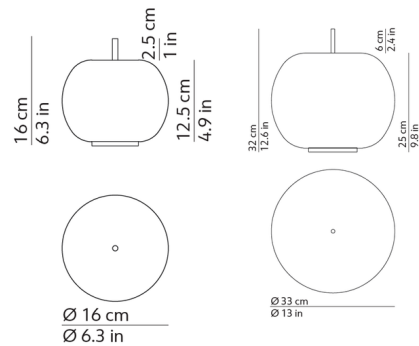

### Specifications

COLOR	Opal
BODY FINISH	Black
WATTAGE	15W
DIMMER	N/A
DIMENSIONS	13"W x 12.6"H
BULB NOT INCLUDED	1 x A19/Medium (E26)/15W/120V LED

CLICK TO VIEW PRODUCT

Notes: