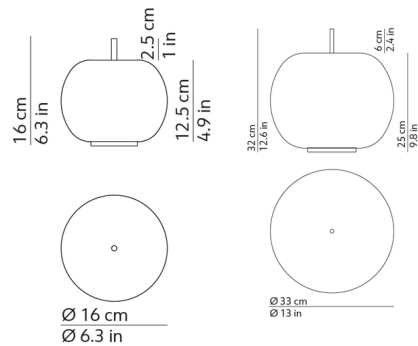

Shown in black / opal

Specifications

COLOR	Opal
BODY FINISH	Black
WATTAGE	15W
DIMMER	N/A
DIMENSIONS	13"W x 12.6"H
BULB NOT INCLUDED	1 x A19/Medium (E26)/15W/120V LED

CLICK TO VIEW PRODUCT

Notes: