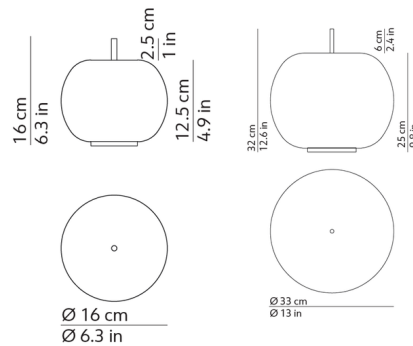

### Specifications

COLOR	Opal
BODY FINISH	Copper
WATTAGE	15W
DIMMER	N/A
DIMENSIONS	13"W x 12.6"H
BULB NOT INCLUDED	1 x A19/Medium (E26)/15W/120V LED

CLICK TO VIEW PRODUCT

Notes: