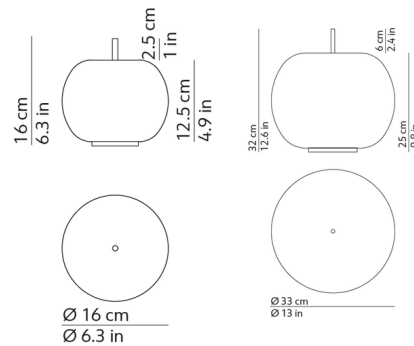

### Specifications

COLOR	Opal
BODY FINISH	Copper
WATTAGE	15W
DIMMER	N/A
DIMENSIONS	13"W x 12.6"H
BULB NOT INCLUDED	1 x A19/Medium (E26)/15W/120V LED

CLICK TO VIEW PRODUCT

Notes: