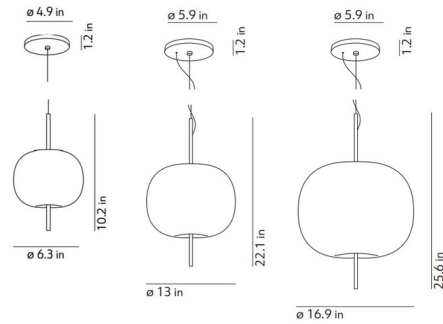

By kdIn

Description

The Kushi Pendant offers a playful design with a modern edge, featuring a diffuser composed of two layers of blown Opal glass with a Black, Copper, or Brass accent rod piercing through to create a silhouette reminiscent of a candied apple.

Shown in black / opal

Specifications

COLOR Opal
BODY FINISH Black
WATTAGE 25W
DIMMER Standard 120V
DIMENSIONS 6.3"W x 10.2"H
BULB NOT INCLUDED 1 x JCD/G9/25W/120V Halogen

Technical Information

COLOR RENDERING 80 CRI
LAMP COLOR 2700K