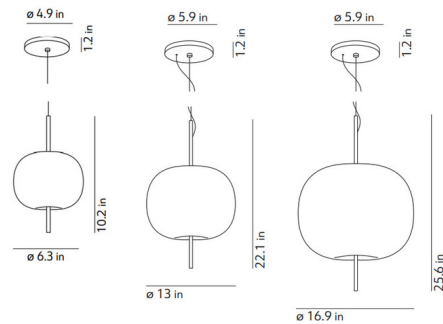

CLICK TO VIEW PRODUCT

Notes: