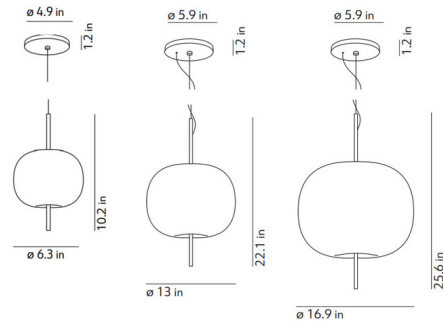

### Specifications

COLOR . . . . . Opal  
 BODY FINISH . . . . . Brass  
 WATTAGE . . . . . 25W  
 DIMMER . . . . . Standard 120V  
 DIMENSIONS . . . . . 6.3"W x 10.2"H  
 BULB NOT INCLUDED . . . . . 1 x JCD/G9/25W/120V Halogen

### Technical Information

PRODUCT DIMENSIONS . . . . . Cord Length: 70.9"  
 COLOR RENDERING . . . . . 80 CRI  
 LAMP COLOR . . . . . 2700K

Shown in brass / opal

CLICK TO VIEW PRODUCT

Notes: